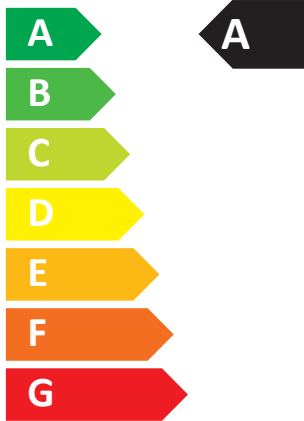

# ENERG

енергия · ενεργεια

Y IJA  
IE IA

 Chaffoteaux

3310486 ARIANEXT-R  
FLEX 12 kW T IT

Two icons showing sound power levels. The top icon shows a speaker inside a house with the value '48 dB'. The bottom icon shows a speaker outside a house with the value '68 dB'.

A legend for power consumption levels, showing three colored squares with corresponding values: a dark blue square for '13 kW', a medium blue square for '09 kW', and a light blue square for '08 kW'.