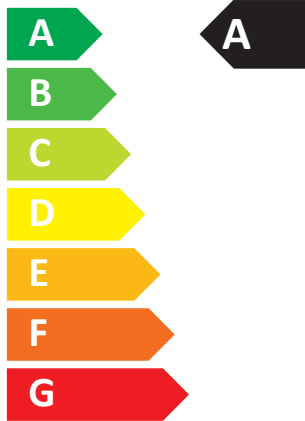

ENERG

енергия · ενεργεια

Chaffoteaux

3310386 ARIANEXT FLEX
4kW 2Z IT

Two icons showing sound power levels: a speaker inside a house icon with the text "43 dB" below it, and a speaker outside a house icon with the text "62 dB" below it.

A legend for power consumption with three colored squares: dark blue for "05 kW", medium blue for "03 kW", and light blue for "03 kW".