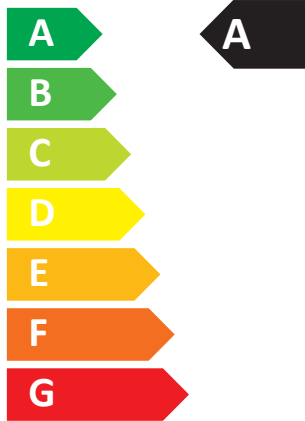

ENERG

енергия · ενεργεια

 Chaffoteaux

3310388 ARIANEXT FLEX
6kW 2Z IT

Two sound power level icons: a speaker icon with a house above it labeled **43 dB**, and a house icon with a speaker inside labeled **62 dB**.

Legend for power consumption levels:

- Dark blue square: 07 kW
- Medium blue square: **04 kW**
- Light blue square: 04 kW