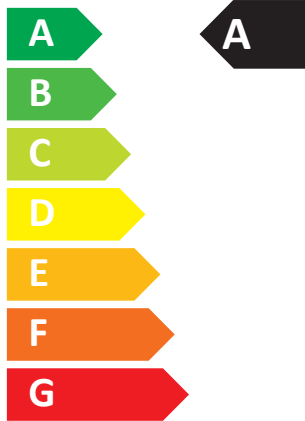

ENERG

енергия · ενεργεια

Y IJA
IE IA

 Chaffoteaux

3310385 ARIANEXT FLEX
4kW 1Z IT

Two icons representing sound power levels. The top icon shows a speaker inside a house with the value '39 dB'. The bottom icon shows a speaker outside a house with the value '62 dB'.

A legend for power consumption levels, consisting of three colored squares with corresponding values: a dark blue square for '05 kW', a medium blue square for '03 kW', and a light blue square for '03 kW'.