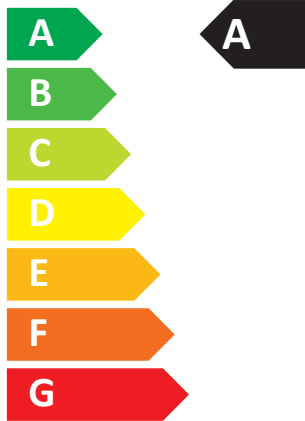

# ENERG

енергия · ενεργεια

Chaffoteaux

3310389 ARIANEXT FLEX  
8kW 1Z IT

Sound power level (L<sub>WA</sub>):

- 39 dB (Speaker icon pointing out of a house)
- 64 dB (Speaker icon pointing into a house)

Power consumption legend:

- 07 kW (Dark blue square)
- 05 kW (Medium blue square)
- 05 kW (Light blue square)