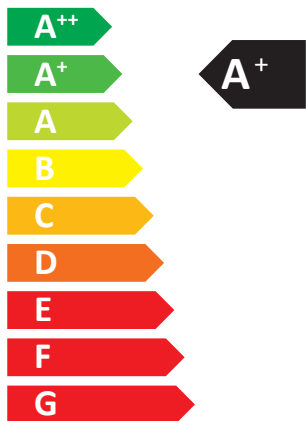

# ENERG

енергия · ενεργεια

Chaffoteaux

3310389 ARIANEXT FLEX  
8kW 1Z IT

Sound power level (L<sub>WA</sub>):

- 39 dB (Speaker icon pointing out of a house)
- 64 dB (Speaker icon pointing into a house)

Power consumption legend:

- 07 kW (Dark blue square)
- 05 kW (Medium blue square)
- 05 kW (Light blue square)