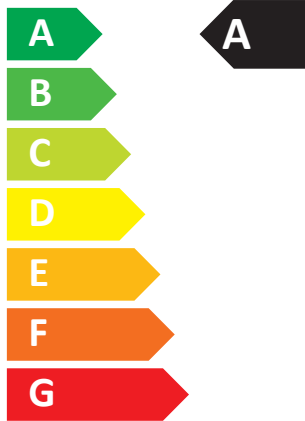

ENERG

енергия · ενεργεια

Chaffoteaux

3310477 ARIANEXT-R
FLEX 4kW 2Z IT

Sound power level information:

- 43 dB (Speaker icon inside a house)
- 62 dB (House icon with speaker)

Power consumption legend:

- 05 kW (Dark blue square)
- 03 kW** (Medium blue square)
- 03 kW (Light blue square)