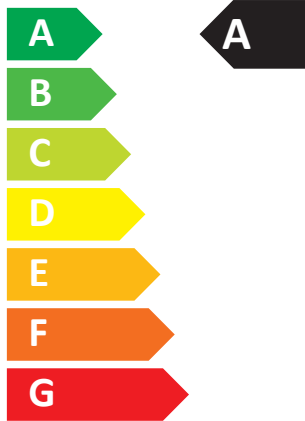

ENERG

енергия · ενεργεια

Chaffoteaux

3310478 ARIANEXT-R
FLEX 6kW 1Z IT

Sound power level (SPL) information:

- Indoor SPL: **39 dB** (Speaker icon inside a house)
- Outdoor SPL: **62 dB** (Speaker icon outside a house)

Power consumption legend:

- Dark blue square: 07 kW
- Medium blue square: **04 kW**
- Light blue square: 04 kW