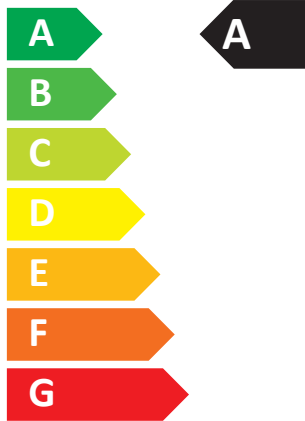

ENERG

енергия · ενεργεια

Chaffoteaux

3310483 ARIANEXT-R
FLEX 15 kW IT

Sound power level icons:

- Speaker icon: **48 dB**
- House icon: **68 dB**

Power output legend:

- Dark blue square: **15 kW**
- Medium blue square: **09 kW**
- Light blue square: **09 kW**